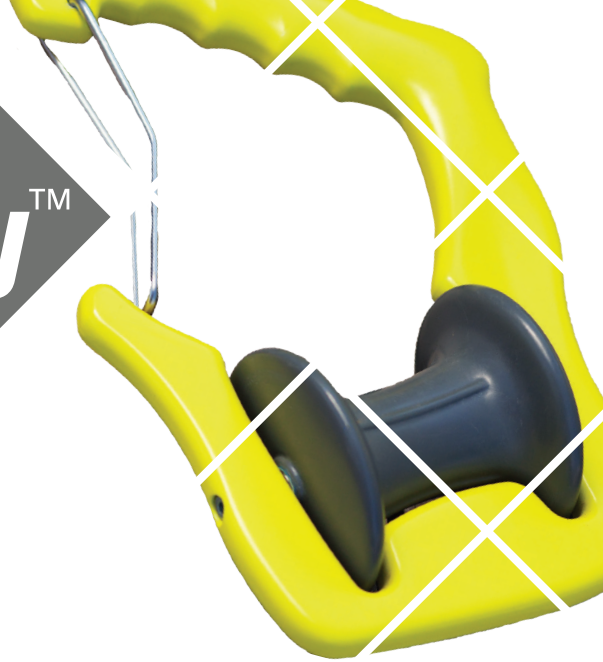

boatasyTM
GHOOK

Mooring Has Never Been Easier!

The innovative rotating G-shaped hook is your new crew member that does all the dirt work!

GHOOK provides an **easy and clean mooring line transfer**. No more dirty hands, no more cuts and no more mud on the deck!

GHOOK's wide rotating wheel **effectively and quickly moves even the most overgrown mooring lines** – all without touching the hands or the deck.

*boatasy*TM

GHOOK

Why boatasy GHOOK?

Allows **one-handed** use

Guarantees **clean** deck & hull

Enables **3x faster** mooring

Protects hands from injuries