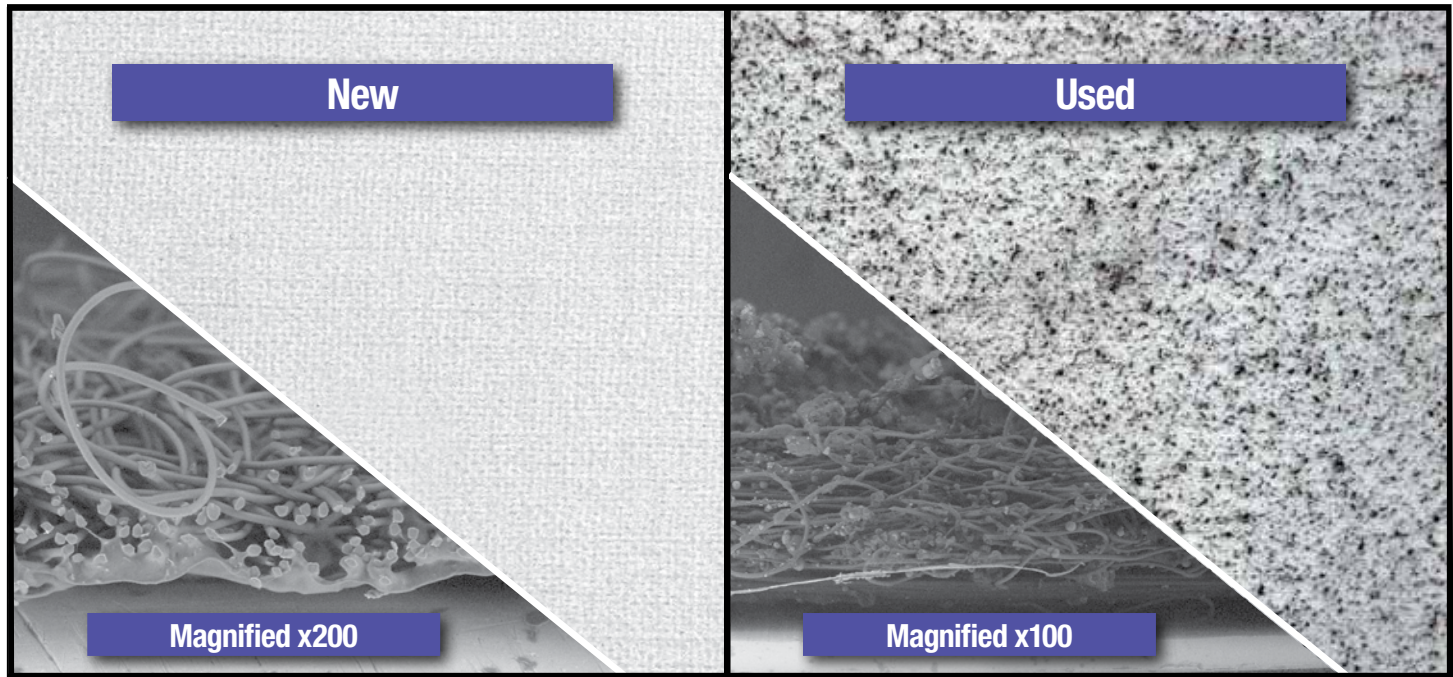

Adhesive-backed, non-woven material.

Buildup of trapped dust, dirt and overspray.