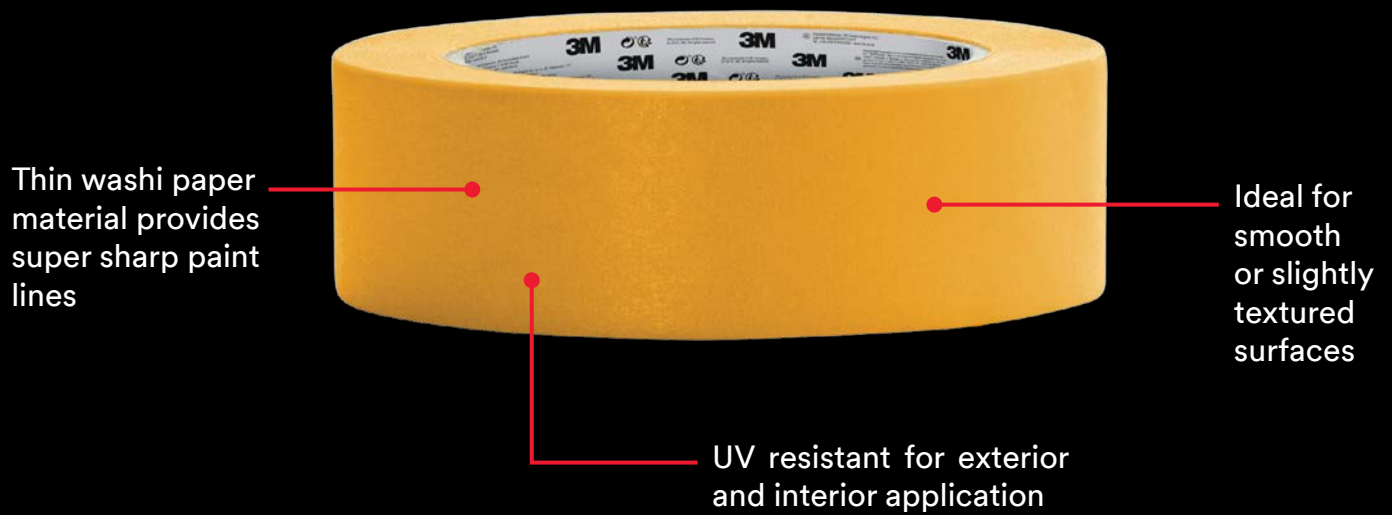

3M™ 244 PROFESSIONAL MASKING TAPE

Available in:

18mm x 50m
24mm x 50m
30mm x 50m
36mm x 50m
48mm x 50m

FOR WHEN PRECISION MATTERS.

3M™ Masking Tape 244 is the golden all-rounder for almost all exterior and interior painting jobs. “The Original” is described by many painters as probably the best masking tape in the world.

- ▶ Fast and precise for super sharp paint lines
- ▶ No paint bleed, no reworking
- ▶ UV resistant
- ▶ 150 days clean removal
- ▶ For indoor & outdoor use
- ▶ Suitable for: painted walls, glass, metal, varnish & wood

3M™ 244 PROFESSIONAL MASKING TAPE

THE GOLDEN ORIGINAL

ORDERING INFORMATION

Part-Nr.	Dimensions	Unit	Units/shipper
PT24418	18 mm x 50 m	1 roll	48
PT24424	24 mm x 50 m	1 roll	36
PT24430	30 mm x 50 m	1 roll	32
PT24436	36 mm x 50 m	1 roll	24
PT24448	48 mm x 50 m	1 roll	24