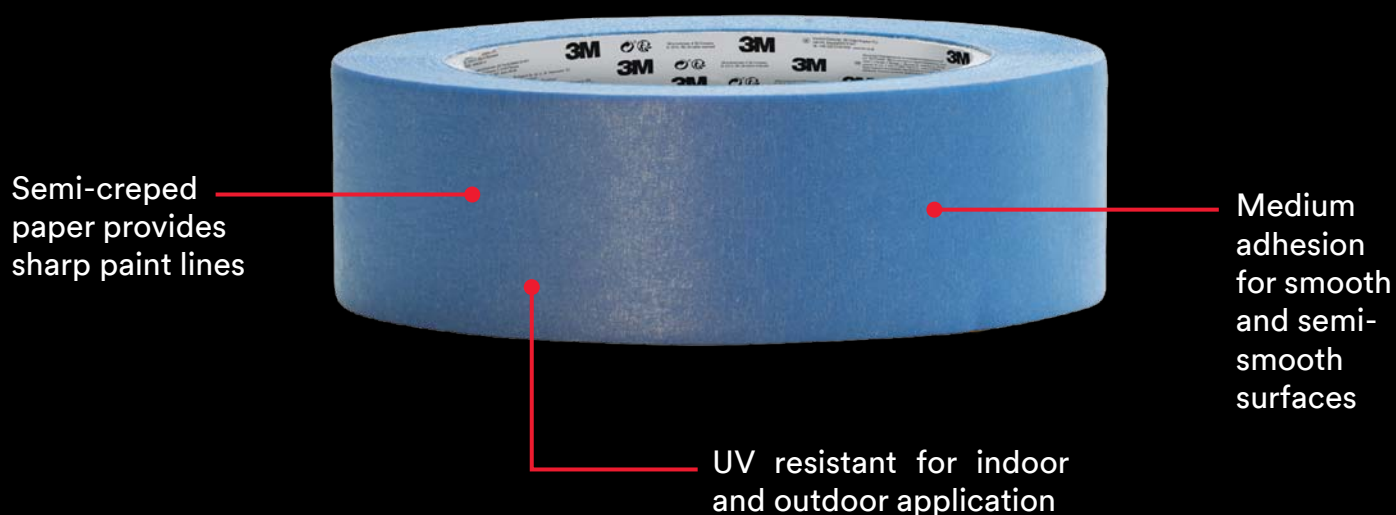

3M™ 2090 PROFESSIONAL MASKING TAPE

THE BLUE PROFESSIONAL

ORDERING INFORMATION

Part-Nr.	Dimensions	Unit	Units/shipper
PT209018	18 mm x 50 m	1 roll	48
PT209024	24 mm x 50 m	1 roll	36
PT209030	30 mm x 50 m	1 roll	32
PT209036	36 mm x 50 m	1 roll	24
PT209048	48 mm x 50 m	1 roll	24